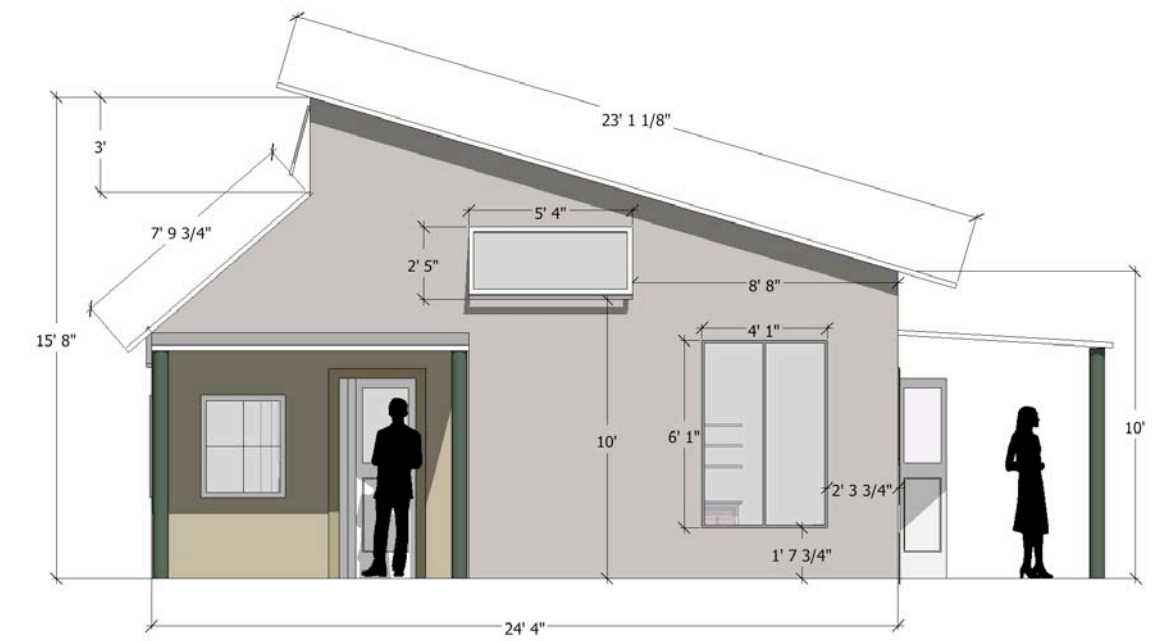

Indoor area: 522 sqft
Patio area: 198 sqft

West Elevation

South Elevation

3D Section A

Open air space for light & ventilation

Operable windows

3D Section B

North West Corner

South West Corner