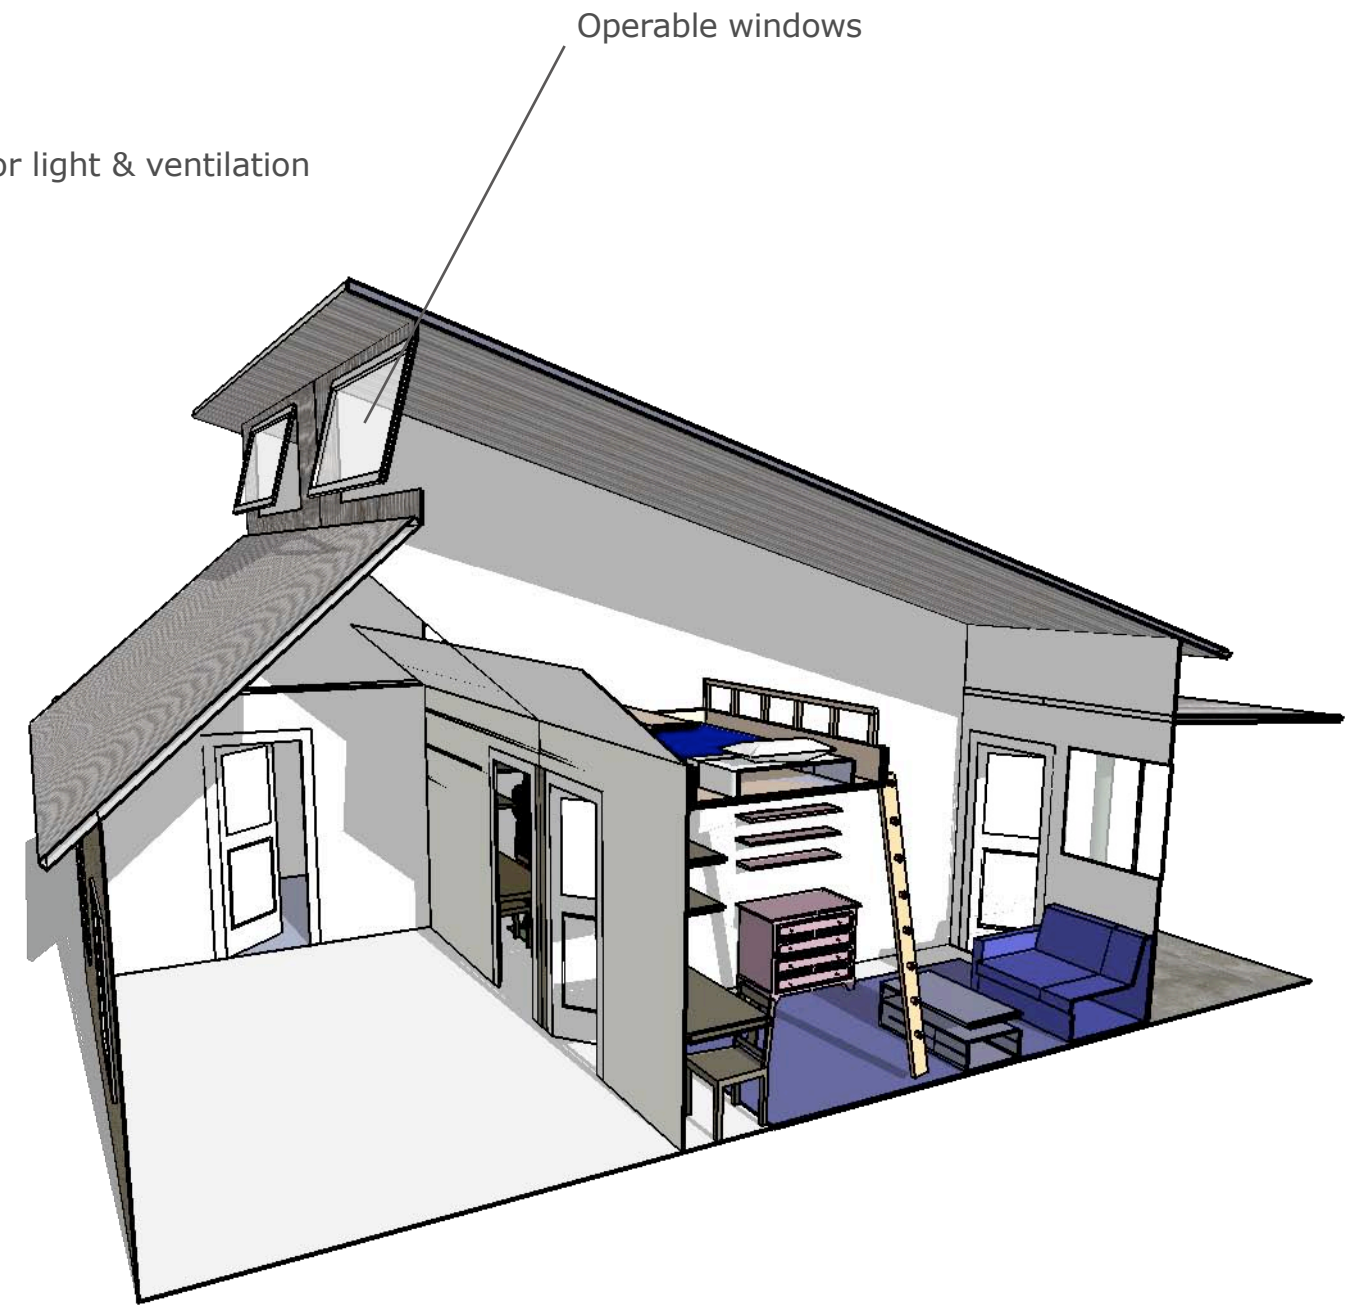

Indoor area: 522 sqft
Patio area: 198 sqft

West Elevation

South Elevation

3D Section A

Open air space for light & ventilation

Operable windows

3D Section B

North West Corner

South West Corner